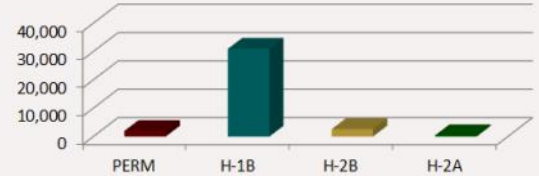

APPENDIX A-STATE EMPLOYMENT-BASED IMMIGRATION PROFILES

Visa Category	Total Applications Processed	Total Applications Certified	Total Positions Requested	Total Positions Certified	Percent of National Total Certified Applications	Average Wage Offer/AEWR
PERM	2,206	1,970	2,206	1,970	3.61%	\$99,263
H-1B	16,354	15,204	32,500	30,978	4.03%	\$77,310
H-2B	256	245	2,811	2,592	3.44%	\$11.41
H-2A	132	127	477	449	1.62%	\$10.56

MASSACHUSETTS

POSITIONS CERTIFIED BY MAJOR VISA CATEGORY

TOP THREE CITIES

Permanent Labor (by Applications Certified)			H-1B (by Positions Certified)		
City Name	Applications Certified	Avg Wage Offer/AEWR	City Name	Positions Certified	Avg Wage Offer/AEWR
Boston	357	\$108,009	Boston	8,399	\$77,213
Cambridge	205	\$99,035	Cambridge	2,385	\$76,663
Woburn	106	\$100,907	Framingham	1,698	\$77,459