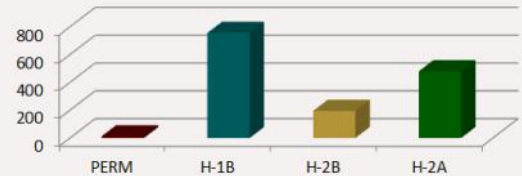

APPENDIX A-STATE EMPLOYMENT-BASED IMMIGRATION PROFILES

Visa Category	Total Applications Processed	Total Applications Certified	Total Positions Requested	Total Positions Certified	Percent of National Total Certified Applications	Average Wage Offer/AEWR
PERM	18	13	18	13	0.02%	\$86,991
H-1B	134	122	768	756	0.03%	\$55,498
H-2B	32	22	238	195	0.26%	\$10.25
H-2A	201	194	497	480	2.47%	\$9.53

MONTANA

POSITIONS CERTIFIED BY MAJOR VISA CATEGORY

TOP THREE CITIES

Permanent Labor (by Applications Certified)			H-1B (by Positions Certified)		
City Name	Applications Certified	Avg Wage Offer/AEWR	City Name	Positions Certified	Avg Wage Offer/AEWR
Billings	3	\$63,770	Bozeman	627	\$53,128
Great Falls	2	\$188,000	Helena	26	\$60,384
Missoula	2	\$42,027	Hazelwood	20	\$64,500
H-2B (by Positions Certified)			H-2A (by Positions Certified)		
City Name	Positions Certified	Avg Wage Offer/AEWR	City Name	Positions Certified	Avg Wage Offer/AEWR
Great Falls	104	\$16.28	Dillon	93	\$10.16
West Yellowstone	56	\$8.35	Harlowton	23	\$9.94
Sidney	25	\$8.12	Polson	18	\$10.03