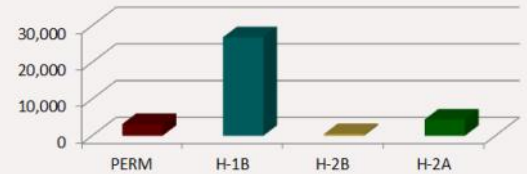

APPENDIX A-STATE EMPLOYMENT-BASED IMMIGRATION PROFILES

Visa Category	Total Applications Processed	Total Applications Certified	Total Positions Requested	Total Positions Certified	Percent of National Total Certified Applications	Average Wage Offer/AEWR
PERM	3,613	3,205	3,613	3,205	5.87%	\$102,535
H-1B	12,896	12,241	28,096	26,850	3.24%	\$82,470
H-2B	18	15	520	451	0.60%	\$9.81
H-2A	143	118	5,565	4,443	1.50%	\$10.88

WASHINGTON

POSITIONS CERTIFIED BY MAJOR VISA CATEGORY

TOP THREE CITIES

Permanent Labor (by Applications Certified)			H-1B (by Positions Certified)		
City Name	Applications Certified	Avg Wage Offer/AEWR	City Name	Positions Certified	Avg Wage Offer/AEWR
Redmond	2,075	\$102,579	Redmond	9,088	\$85,464
Seattle	495	\$103,703	Seattle	7,428	\$79,723
Bellevue	300	\$98,833	Bellevue	4,190	\$83,581
H-2B (by Positions Certified)			H-2A (by Positions Certified)		
City Name	Positions Certified	Avg Wage Offer/AEWR	City Name	Positions Certified	Avg Wage Offer/AEWR
Seattle	234	\$15.87	Brewster	1,487	\$10.92
Chehalis	201	\$9.68	Mattawa	837	\$10.92
Belfair	80	-	Pasco	444	\$10.92