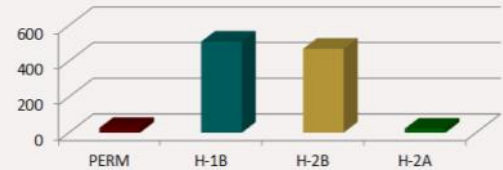

POSITIONS CERTIFIED BY MAJOR VISA CATEGORY